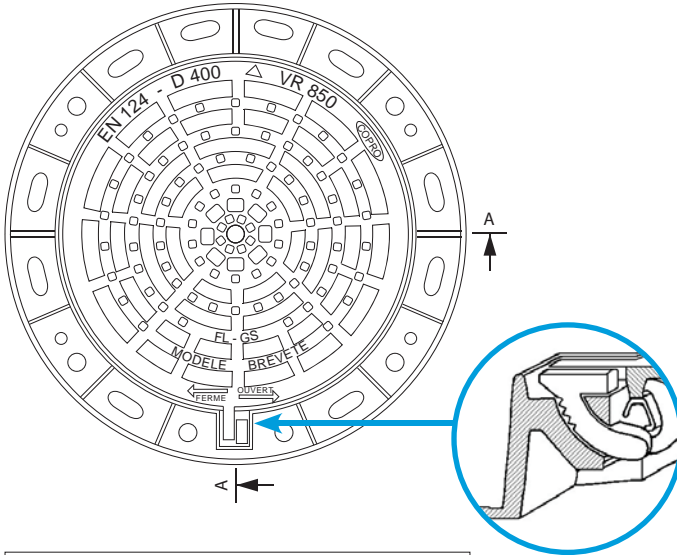

## VR 850 Road grating

Lockable grating  
Class D400 - Medium traffic

COUPE A-A

Medium traffic

REFERENCE	KG	CLASS	PACK.
VR 850 R round	67	D 400	10
VR 850 C square	74	D 400	10

- EN 124 certification by COPRO
- **Locking** by rotation-effect with 3 hooks
- **A key to prevent reverse rotation**
- **Polyethylene seal** ensuring the stability and the soundproofing
- Round or square frame

- Super antiskid design
- **Positioning mark** of the cover in its frame
- Free opening  $\varnothing$  600 mm
- Ductile iron FGS 500-7