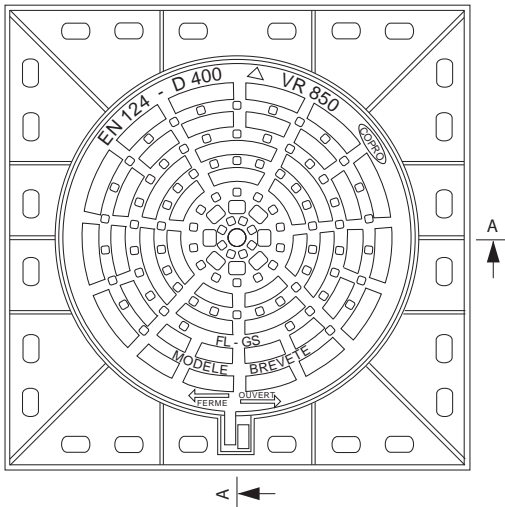

## VR 850 Road grating

Lockable grating  
Class D400 - Medium traffic

COUPE A-A

Medium traffic

REFERENCE	KG	CLASS	PACK.
VR 850 R round	67	D 400	10
VR 850 C square	74	D 400	10

- EN 124 certification by COPRO
- **Locking** by rotation-effect with 3 hooks
- **A key to prevent reverse rotation**
- **Polyethylene seal** ensuring the stability and the soundproofing
- Round or square frame

- Super antiskid design
- **Positioning mark** of the cover in its frame
- Free opening  $\varnothing$  600 mm
- Ductile iron FGS 500-7