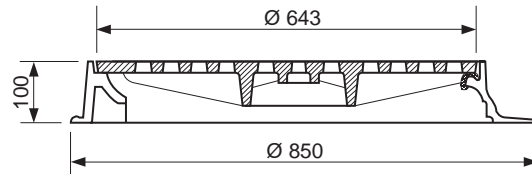

## VR 850 Road grating

Lockable grating  
Class D400 - Medium traffic

COUPE A-A

Medium traffic

REFERENCE	KG	CLASS	PACK.
VR 850 R round	67	D 400	10
VR 850 C square	74	D 400	10

- EN 124 certification by COPRO
- **Locking** by rotation-effect with 3 hooks
- **A key to prevent reverse rotation**
- **Polyethylene seal** ensuring the stability and the soundproofing
- Round or square frame

- Super antiskid design
- **Positioning mark** of the cover in its frame
- Free opening  $\varnothing$  600 mm
- Ductile iron FGS 500-7