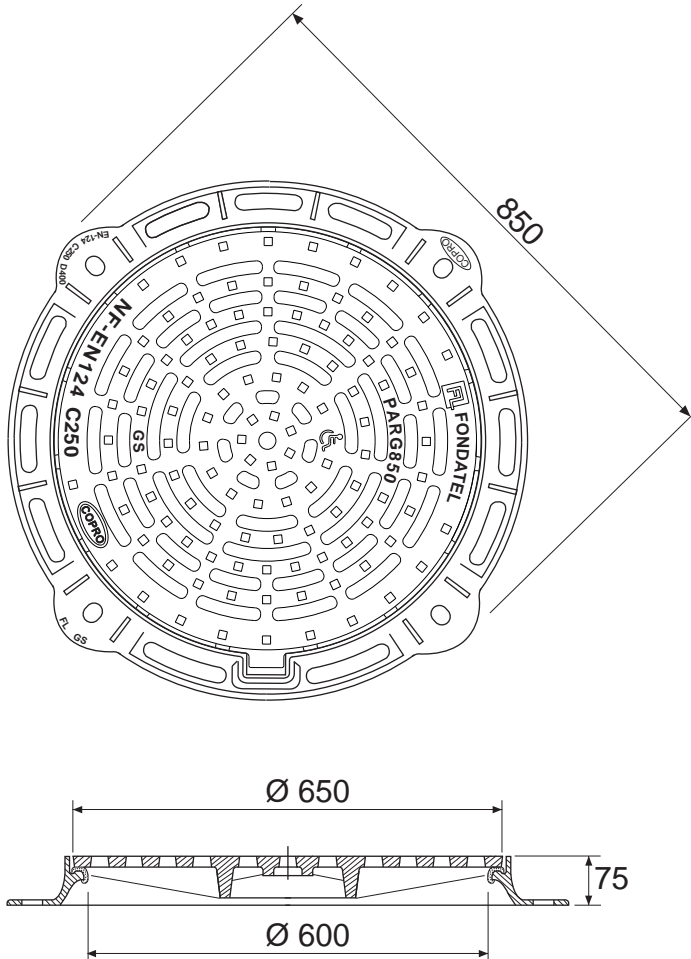

## PARG 850 Car park gratings

### Car park grating with seal

- **EN 124 certification by COPRO**
- **Polyethylene seal** FRAME-GRATING ensuring soundproofing and stability
- Anti-rotation system
- Opening by pickaxe
- Free opening  $\varnothing$  600 mm
- Ductile iron FGS 500-7

REFERENCE	KG	CLASS	PACK.
<b>PARG R round</b>	53	<b>C 250</b>	12